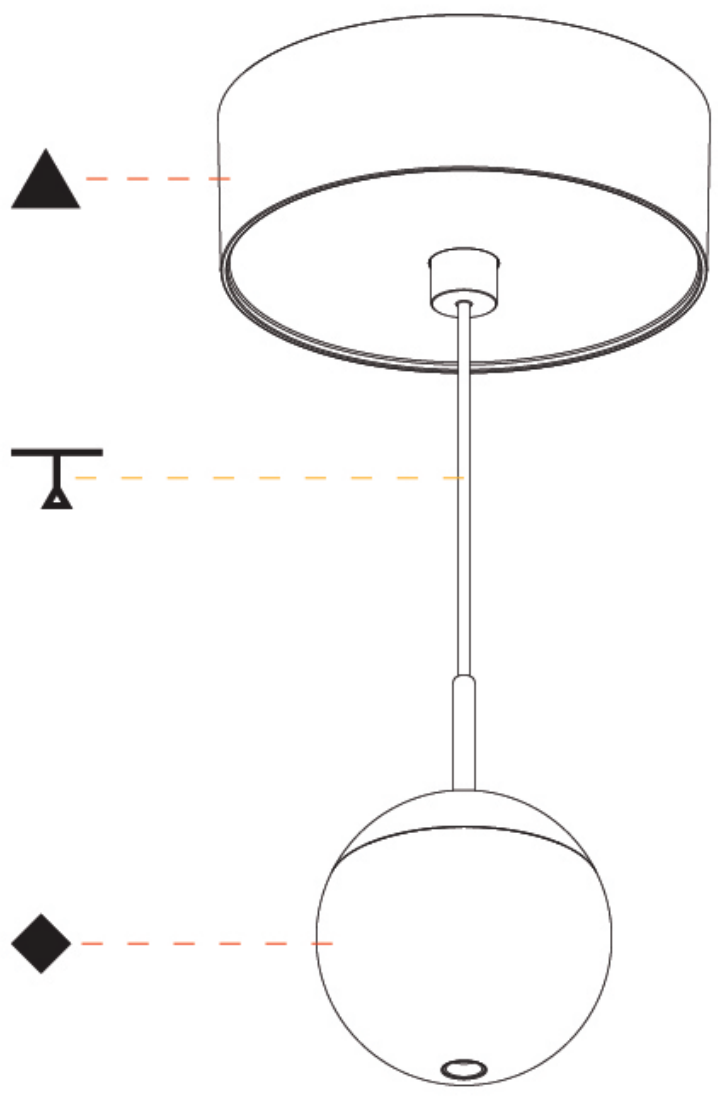

SNOOKER MONOPOINT SURFACE CANOPY SUSPENSION

A30827-

PROJECT
TYPE
SPECIFIER
QUANTITY
DATE

A